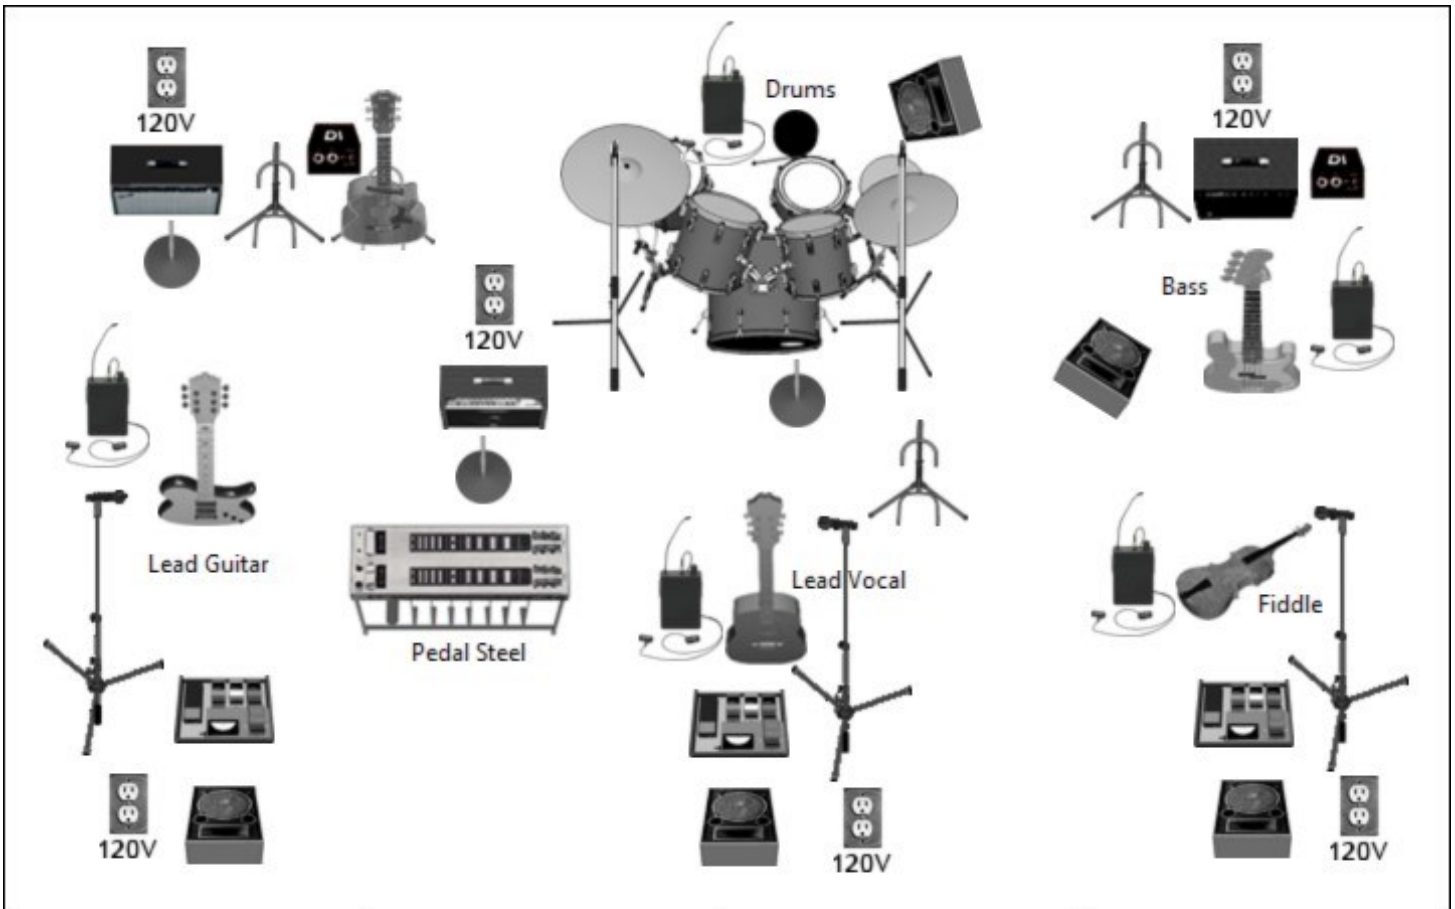

# Rob Fitzgerald Tech Rider

1. Kick (mic) 2. Snare (mic) 3. Tom 1 (mic) 4. Tom 2 (mic) 5. Floor Tom (mic) 6. Hi-Hat (mic) 7. Crash Symbol (overhead mic)	8. Ride Symbol (overhead mic) 9. Pedal Steel Amp (mic) 10. Electric Guitar Amp (mic) 11. Lead Acoustic Guitar DI 12. Bass DI 13. Lead Vox Acoustic Guitar (built in DI)	14. Fiddle (built in DI) 15. Lead Vocal Mic (own SM58) 16. Fiddle Vocal Mic (own Sennheiser) 17. Lead Guiar Mic	
--	--	--	--

**Other Rider Information:**

PA, Lighting, Sound Tech(s), Security

**Basic Hospitality Rider:** Snacks, Water, Beer, Wine, Liquor, Soda, green room for warm up. Overnight accommodations if available.

**Contact Information:**